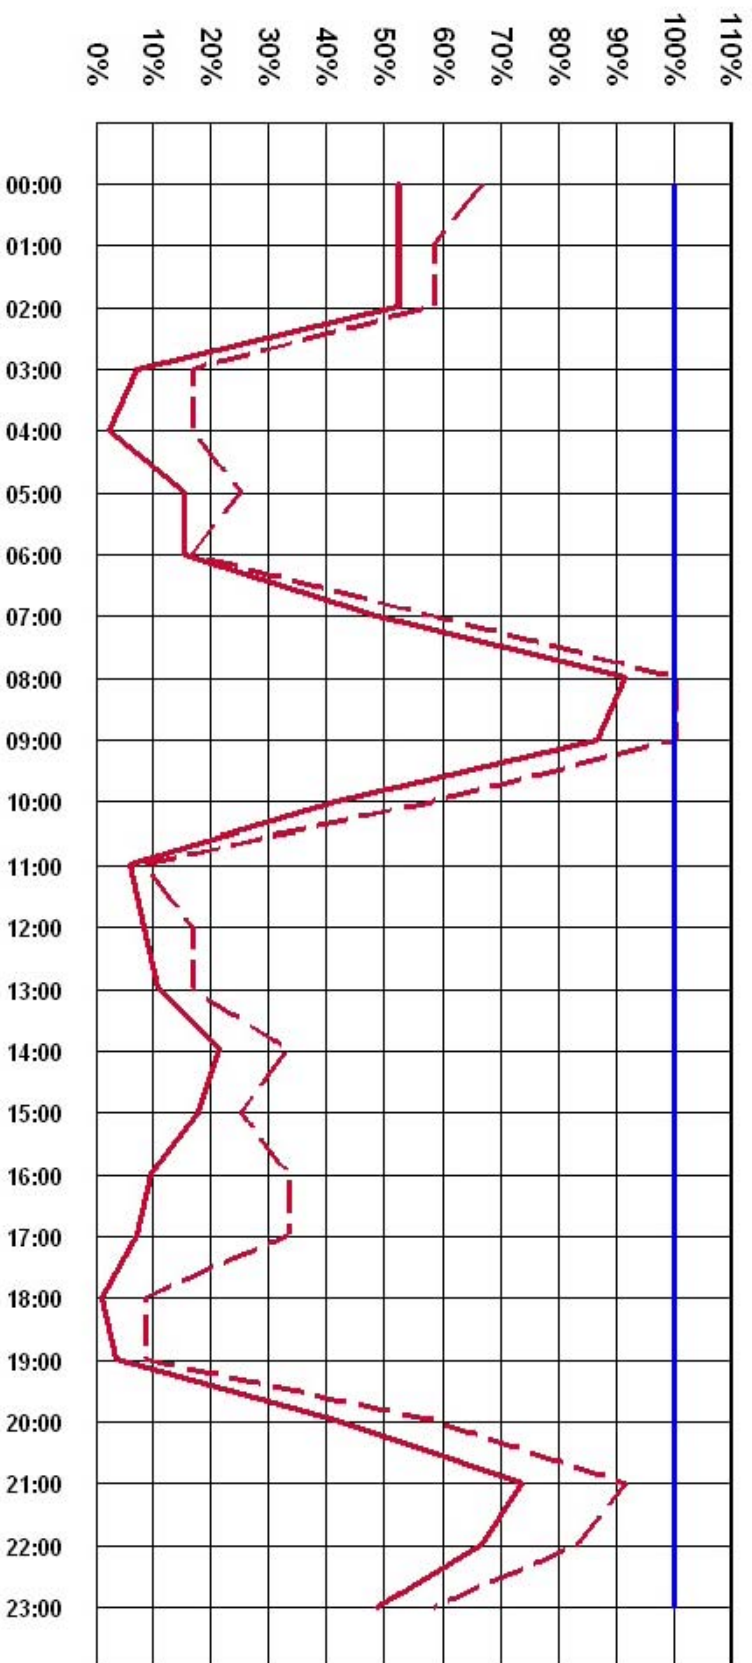

ABU DHABI INTERNATIONAL AIRPORT

Weekly Apron Utilisation

S12 April - October 2012 (August Sample Week)

Updated November 2011
Based on 39 positions, excluding 3 adhoc

— Avg Week - - - Max Day — Limit

ABU DHABI INTERNATIONAL AIRPORT

Weekly Bus Gate Utilisation T1/T3

S12 April - October 2012 (August Sample Week)

Updated November 2011
12 Bus Gates Available

— Avg Week - - - Max Day — Limit